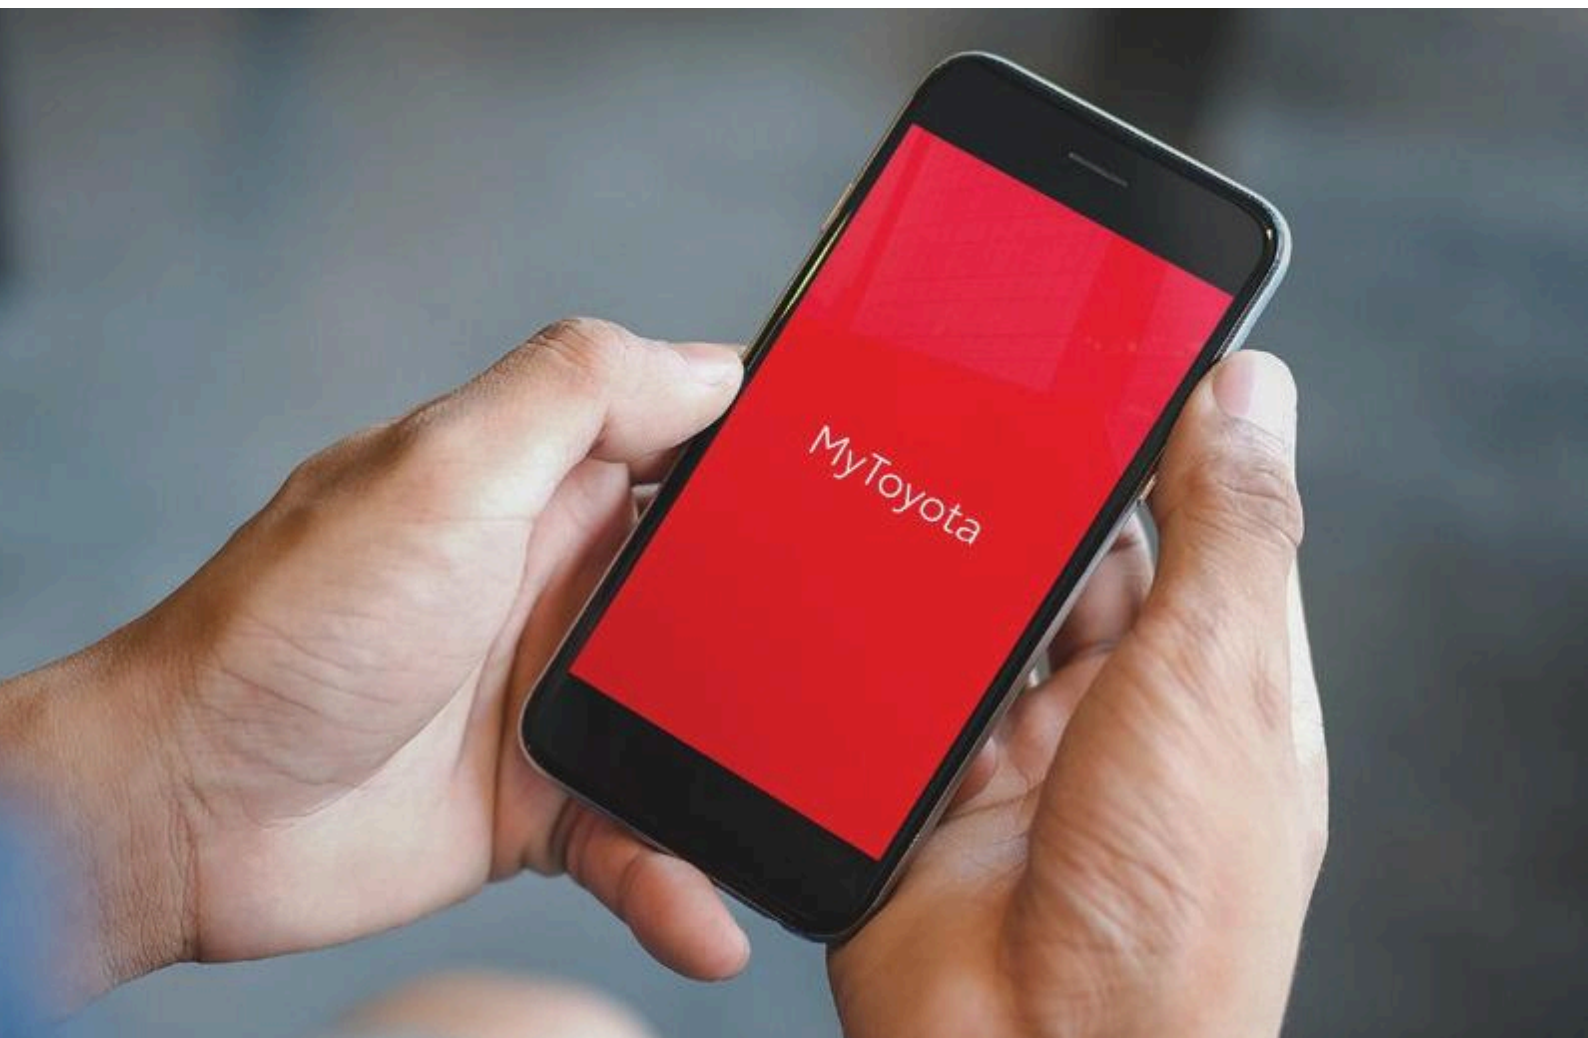

ALWAYS ON THE GO, ALWAYS CONNECTED

The intelligent cockpit keeps everything in sync between your vehicle and smartphone. The MyToyota App, designed to enhance the driving experience, opens up a world of connectivity.

Depending on the model, the MyToyota App provides a suite of services that enable you to heat and cool your car using your smartphone, receive real-time updates, view trip history, and access to coaching features aimed at optimizing your driving performance, ensuring you get the most from your Toyota.

Scan the QR code to learn more about the MyToyota App.