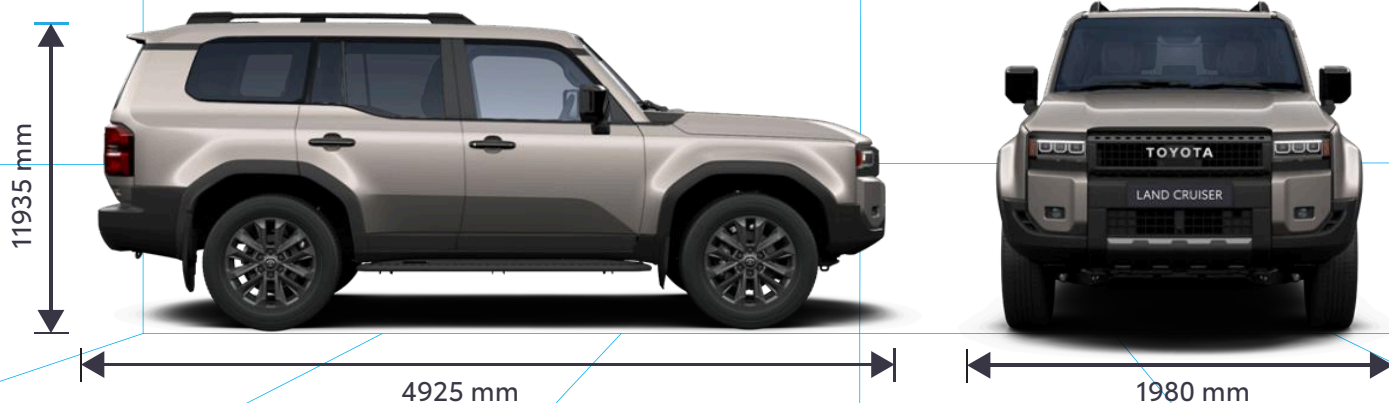

A genuine Toyota towbar provides a strong towing capability and is designed specifically for your vehicle

Scan the QR Code for more information on accessories.

PERFORMANCE AND EFFICIENCY

DIMENSIONS	Land Cruiser	Land Cruiser Platinum
LENGTH (mm)	4925	
WIDTH (mm)	1980	
HEIGHT (mm)	1925	1935
WHEELBASE (mm)	2850	
MAX BOOT CAPACITY (l)	TBC	556
OVERHANG FRONT (mm)	935	
OVERHANG REAR (mm)	1140	
APPROACH ANGLE (°)	31	32
DEPARTURE ANGLE (°)	22	17
BREAK-OVER ANGLE (°)	25	
GROUND CLEARANCE (mm)	205.3	215.3
WADING DEPTH (mm)	700	
LIMIT ANGLE OF VEHICLE ROLL-OVER (°)	44	
CLIMBING ANGLE (°)	42	